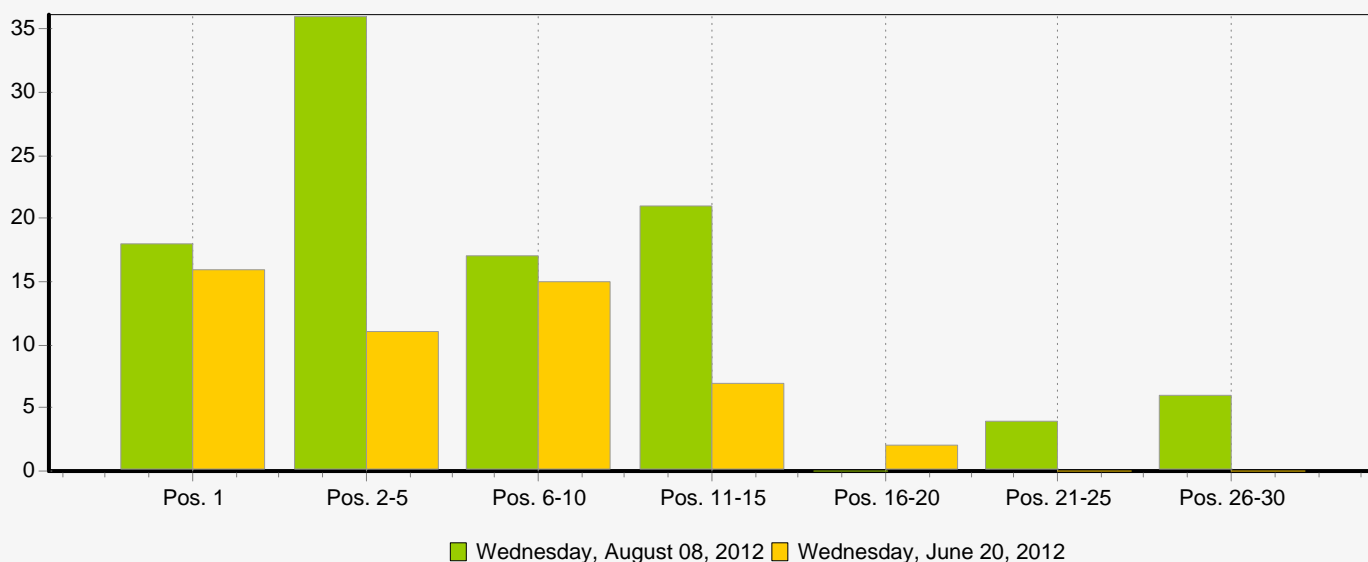

### Visibility Statistics

This table lists the found rankings for all analyzed search terms, URLs and search engines. The chart shows the ranking changes.

Listings in the first position	18
Listings in the top 5 positions	54
Listings in the top 10 positions	71
Listings in the top 20 positions	92
Listings in the top 30 positions	102
Listings which are new	54
Listings which moved up	14
Listings which did not change	15
Listings which moved down	24
Listings which are dropped	0
<b>Total listings</b>	<b>107</b>

### Listings Distribution

This chart shows the number of rankings in the different positions.

### Top 35 Listings

The left chart shows the number of top 35 rankings for your search terms, and the right chart shows the number of top 35 rankings in the search engines.

Top 35 listings for keywords

Top 35 listings in the search engines