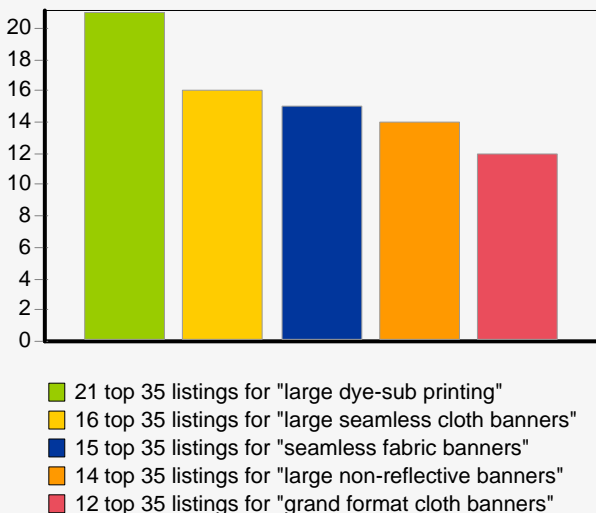

### Visibility Statistics

This table lists the found rankings for all analyzed search terms, URLs and search engines. The chart shows the ranking changes.

Listings in the first position	18
Listings in the top 5 positions	54
Listings in the top 10 positions	71
Listings in the top 20 positions	92
Listings in the top 30 positions	102
Listings which are new	54
Listings which moved up	14
Listings which did not change	15
Listings which moved down	24
Listings which are dropped	0
<b>Total listings</b>	<b>107</b>

### Listings Distribution

This chart shows the number of rankings in the different positions.

### Listings Distribution

### Top 35 Listings

The left chart shows the number of top 35 rankings for your search terms, and the right chart shows the number of top 35 rankings in the search engines.

Top 35 listings for keywords

Top 35 listings in the search engines