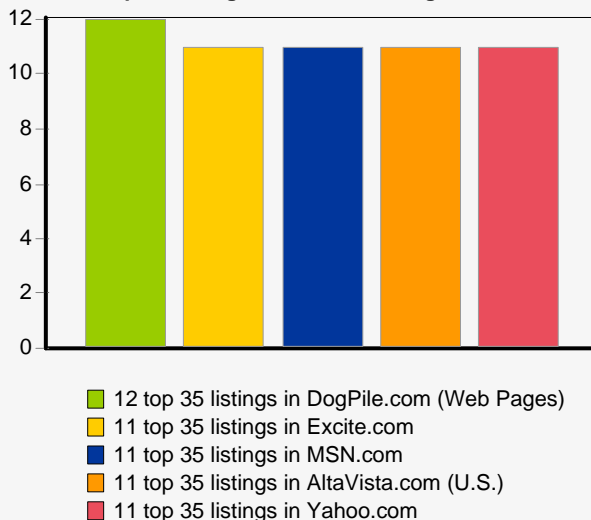

### Visibility Statistics

This table lists the found rankings for all analyzed search terms, URLs and search engines. The chart shows the ranking changes.

Listings in the first position	18
Listings in the top 5 positions	54
Listings in the top 10 positions	71
Listings in the top 20 positions	92
Listings in the top 30 positions	102
Listings which are new	54
Listings which moved up	14
Listings which did not change	15
Listings which moved down	24
Listings which are dropped	0
<b>Total listings</b>	<b>107</b>

### Listings Distribution

This chart shows the number of rankings in the different positions.

### Listings Distribution

### Top 35 Listings

The left chart shows the number of top 35 rankings for your search terms, and the right chart shows the number of top 35 rankings in the search engines.

Top 35 listings for keywords

Top 35 listings in the search engines