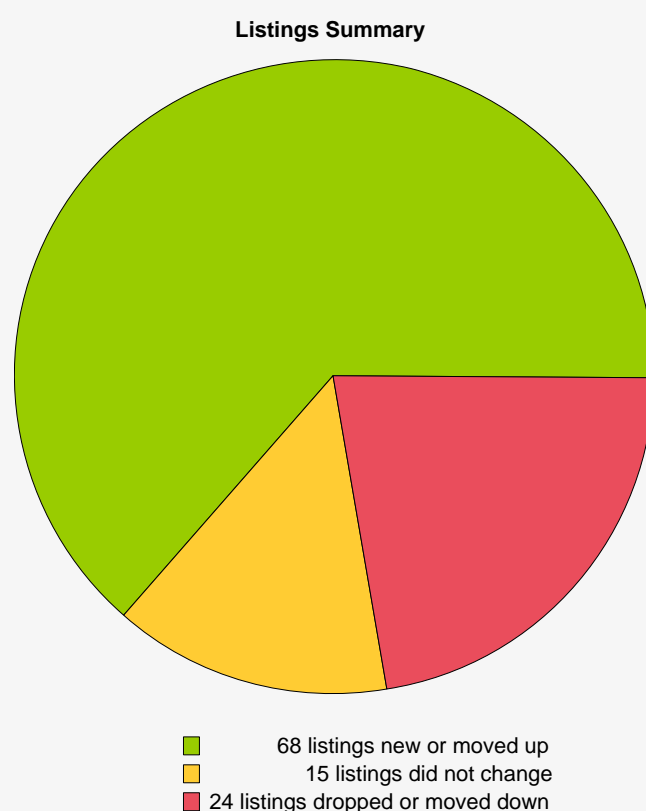

### Dates of the Ranking Checks

Date: Wednesday, August 08, 2012

Comparison date: Wednesday, June 20, 2012

### Scope of this Ranking Report

9 keywords and one URL have been checked on 12 search engines. The first 35 results of each search engine have been checked.

### Visibility Statistics

This table lists the found rankings for all analyzed search terms, URLs and search engines. The chart shows the ranking changes.

Listings in the first position	18
Listings in the top 5 positions	54
Listings in the top 10 positions	71
Listings in the top 20 positions	92
Listings in the top 30 positions	102
Listings which are new	54
Listings which moved up	14
Listings which did not change	15
Listings which moved down	24
Listings which are dropped	0
<b>Total listings</b>	<b>107</b>

### Listings Distribution

This chart shows the number of rankings in the different positions.